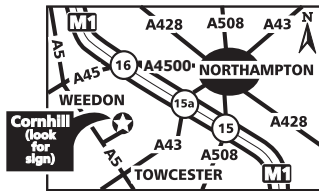

RESIDENTIAL BOOKING FORM

YOU CAN ALSO BOOK ONLINE AT WWW.JESUS.ORG.UK/BOOKING

ALL EVENTS are held in the Giant Marquee, Cornhill Manor, Pattishall, (Off A5 between Towcester and Weedon) Northants NN12 8LQ

Tick to indicate which festival(s) you wish to book for:

1. ☐ **ALIVE WEEKEND**
   06-09 APRIL 2012
2. ☐ **POWER WEEKEND**
   01-04 MAY 2012
3. ☐ **WINNING WEEKEND**
   24-27 AUGUST 2012
4. ☐ I want to stay in a Community House
5. ☐ I want to stay in my own tent / caravan
6. ☐ Send me info on more Jesus Fellowship events

Names and ages of self and family/party (specify age 0-18)

NAME (Block capitals please)

	0-18	19-34	35-49	50+
.....				
.....				
.....				
.....				
.....				
.....				

ADDRESS .....

.....

..... **POSTCODE** .....

TEL .....

Only £15 per person staying in a Community House
UNDER 15'S GO FREE! EVERYTHING INCLUDED

**DAY VISITORS
WELCOME FREE**

Total cost £ for people

☐ I enclose a cheque / PO payable to Jesus Fellowship Life Trust

☐ Please debit my Visa / Mastercard

Card no Security code

Start date Expires Signed

Please send form to Jesus Fellowship, FREEPOST, Northampton NN7 3BR
email: info@jesus.org.uk **tel:** 0845 123 5550 **fax:** 0845 166 8178

There is no need to book if you are staying locally or travelling daily. For a list of B&B's etc, or for any further info contact us.

Jesus Fellowship Church is an evangelical Christian church with a charismatic emphasis. It is part of Multiply Network and a member of the Evangelical Alliance UK. Event promoted by Jesus Fellowship Life Trust. Reg. Charity 1107952